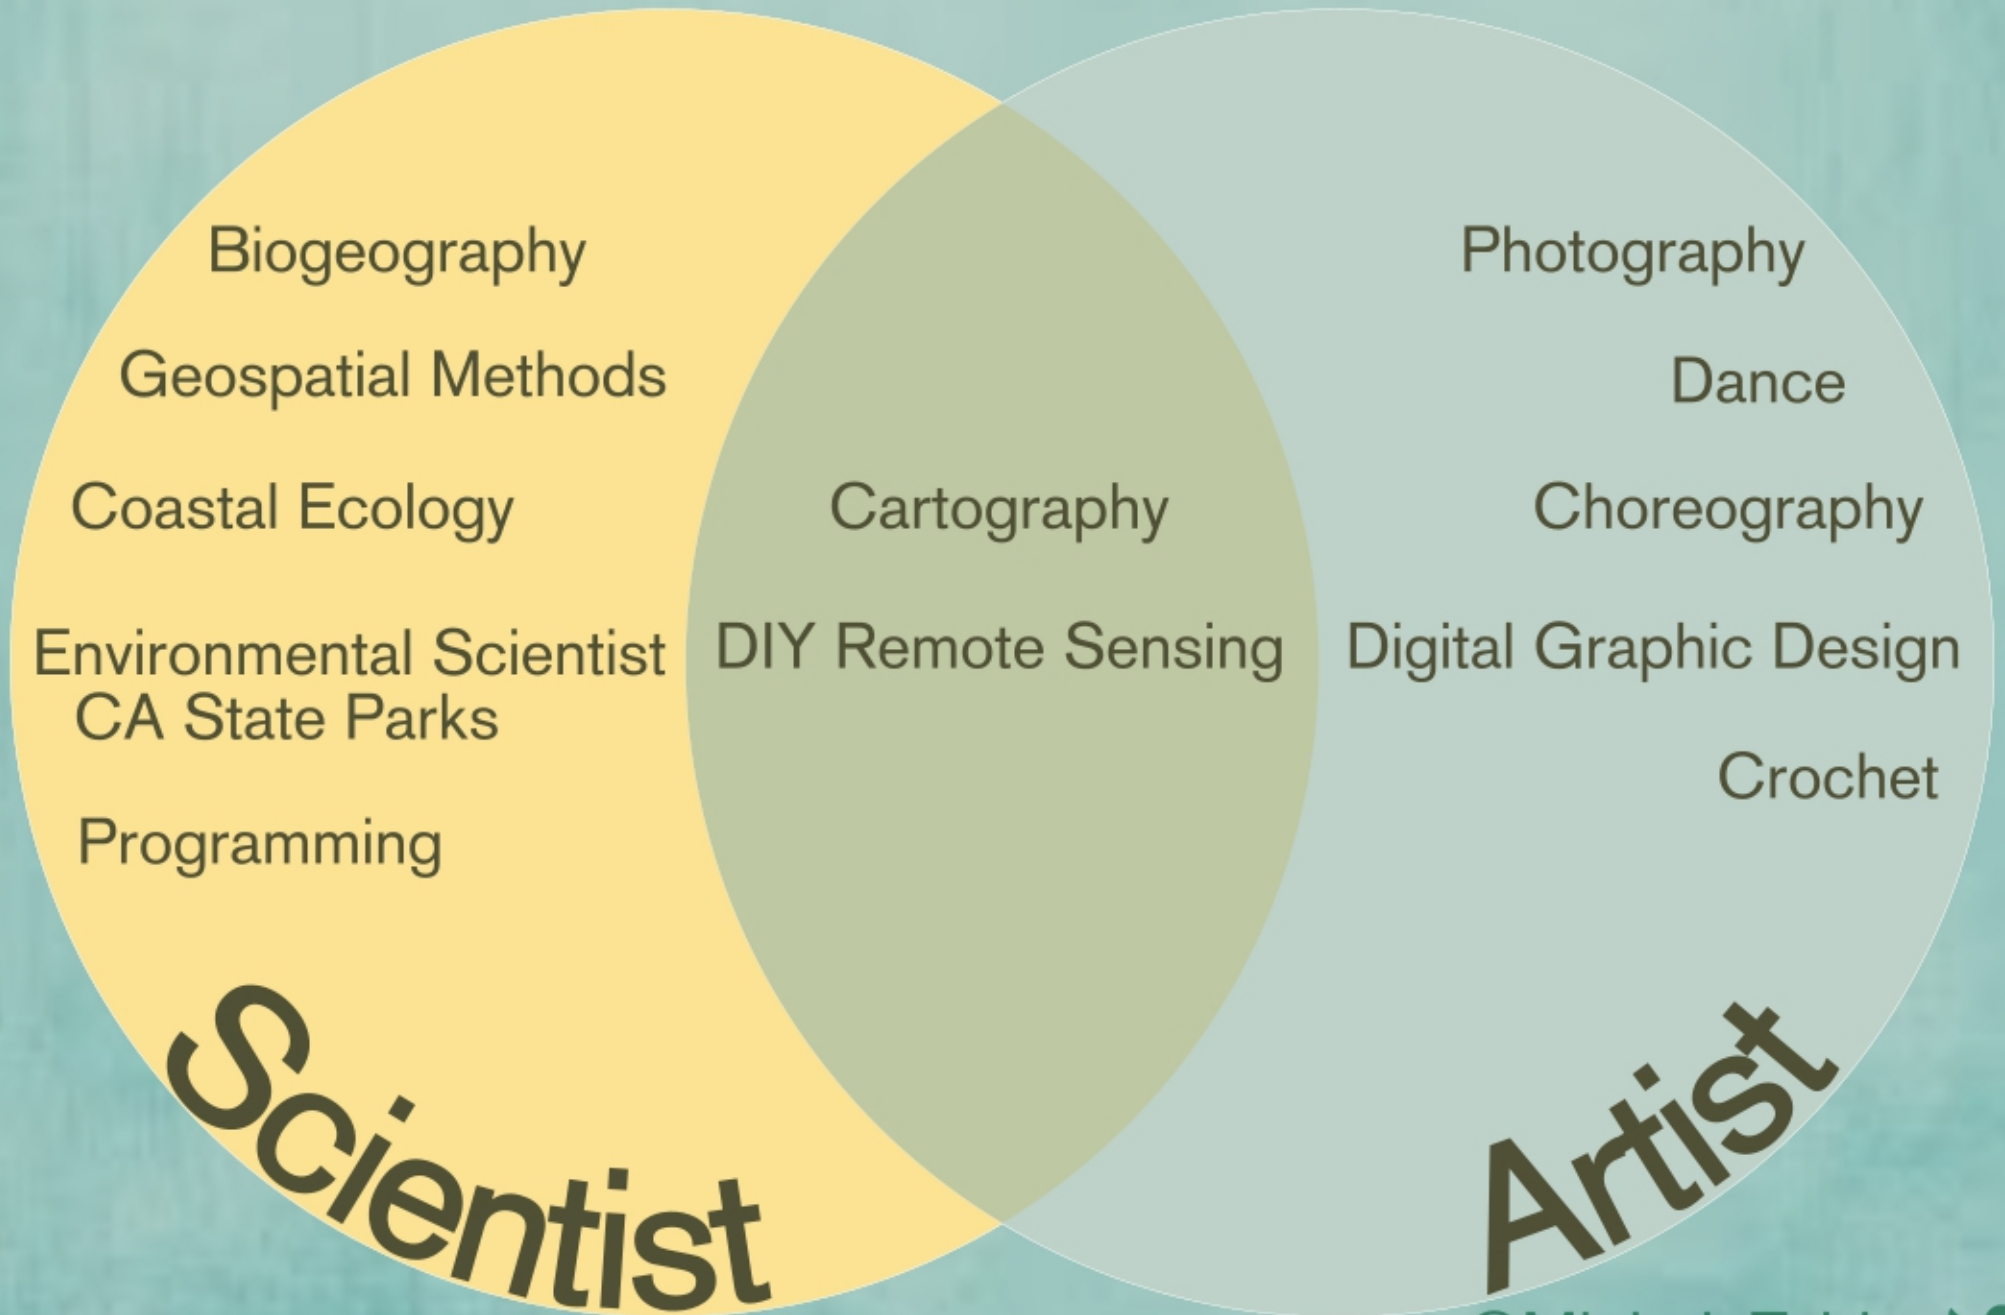

What is Inkscape?

Vector Illustration Program =
Points, Lines, Polygons

NOT
Raster = Grid
ex: Photos

What can I do with
Inkscape?

Adrian Ye, Jamie Fussel,
Young Ha Suh

Distance from First Vegetation

NASA MOON TREES

In 1971, 400-500 seeds of 5 tree species orbited the moon 34 times with Stuart Roosa on the Apollo 14 mission to highlight the U.S. Forest Service. Upon their return, the seeds were grown and distributed around the country and to some international cities, but the locations of the vast majority of the trees is unknown. This map shows only trees on public property.